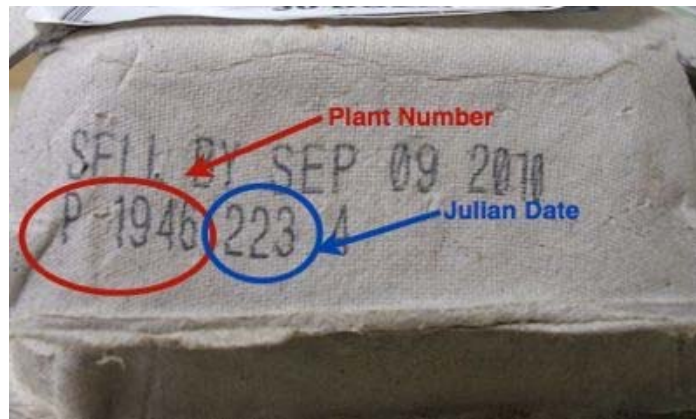

# How can I tell if my eggs have been recalled?

**Q: How do I determine what eggs are affected by the recall?**

**A:** Dates and codes can be found stamped on the packaging. The plant number begins with the letter "P", followed by a number (P-1946 in the example below). The Julian date follows the plant number (223 in the example).

It is important to note that both the plant number and Julian date must match. If the Julian date does not match the affected plant number, then your eggs are not currently involved in the recall.

The following table lists all brands of shell eggs under recall. The recalled eggs originated from Wright County Egg or from Hillandale Farms of Iowa. The brands listed were either recalled by these two firms or were recalled by other firms who received the eggs and repacked them under additional brand names. The eggs were distributed in a variety of sizes and packaging configurations – see specific press releases for details.

Brand	Plant Number	Julian Dates
Albertson	1026, 1413, 1720, 1942 or 1946	136-229
Alta Dena Dairy	1026, 1413, or 1946	209-224 (Loose 15-dozen units)
Bayview	1686	142-149
Boomsma's	1026, 1413, 1720, 1942 or 1946	136-229
Challenge Dairy	1026, 1413, or 1946	209-224 (Loose 15-dozen units)