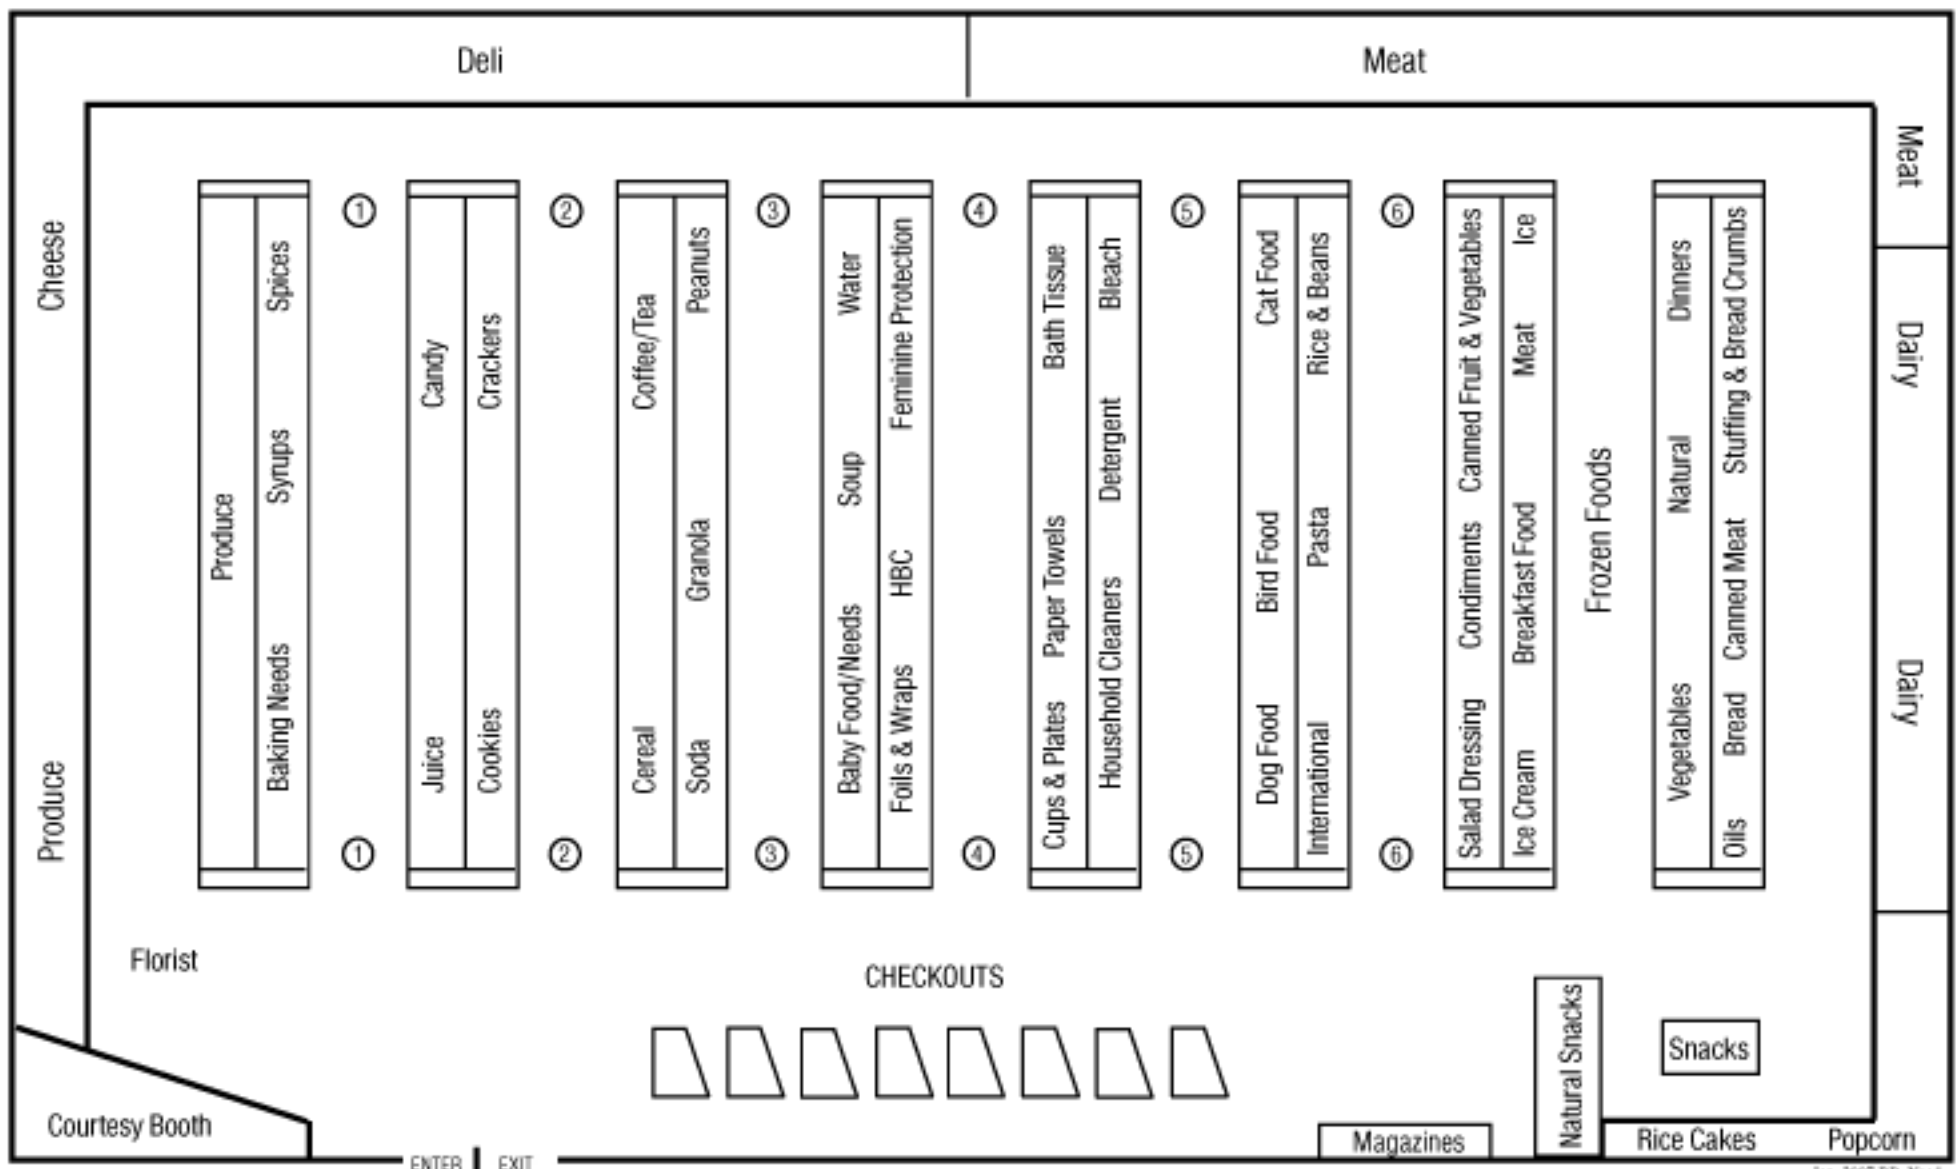

Jan. 2007 RB, Need.

Roche Bros.
home delivery

Just click.

Jan. 2007 RB, Need.